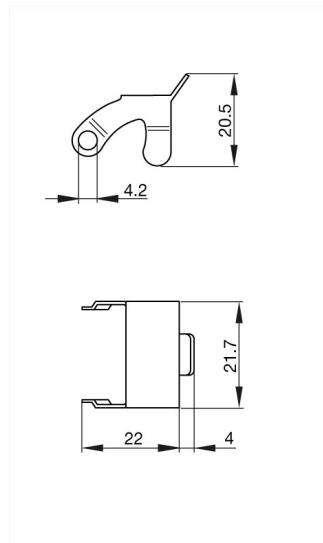

STASI 2

Industrial Connectors:Rectangular connectors ST-series:Accessories ST-series

Product description

Description	Safety brackets for 2 + PE - versions
Type	STASI 2
Order No.	732 044-000

Drawing

Material

Housing material tin-plated brass

Packaging unit

Packaging unit 100 pieces